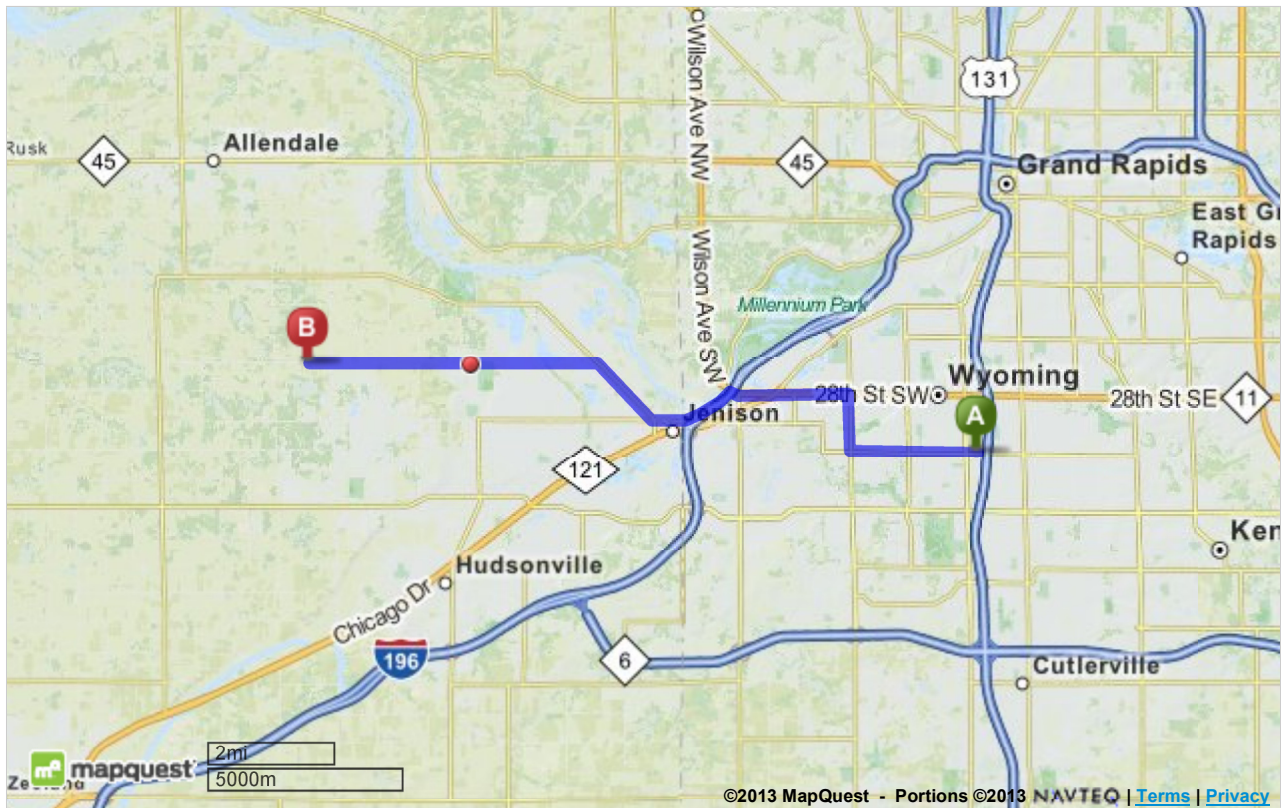

Total Travel Estimate: **13.25 miles - about 24 minutes**

BOOK TRAVEL with mapquest® (877) 577-5766

©2013 MapQuest, Inc. Use of directions and maps is subject to the MapQuest Terms of Use. We make no guarantee of the accuracy of their content, road conditions or route usability. You assume all risk of use. [View Terms of Use](#)